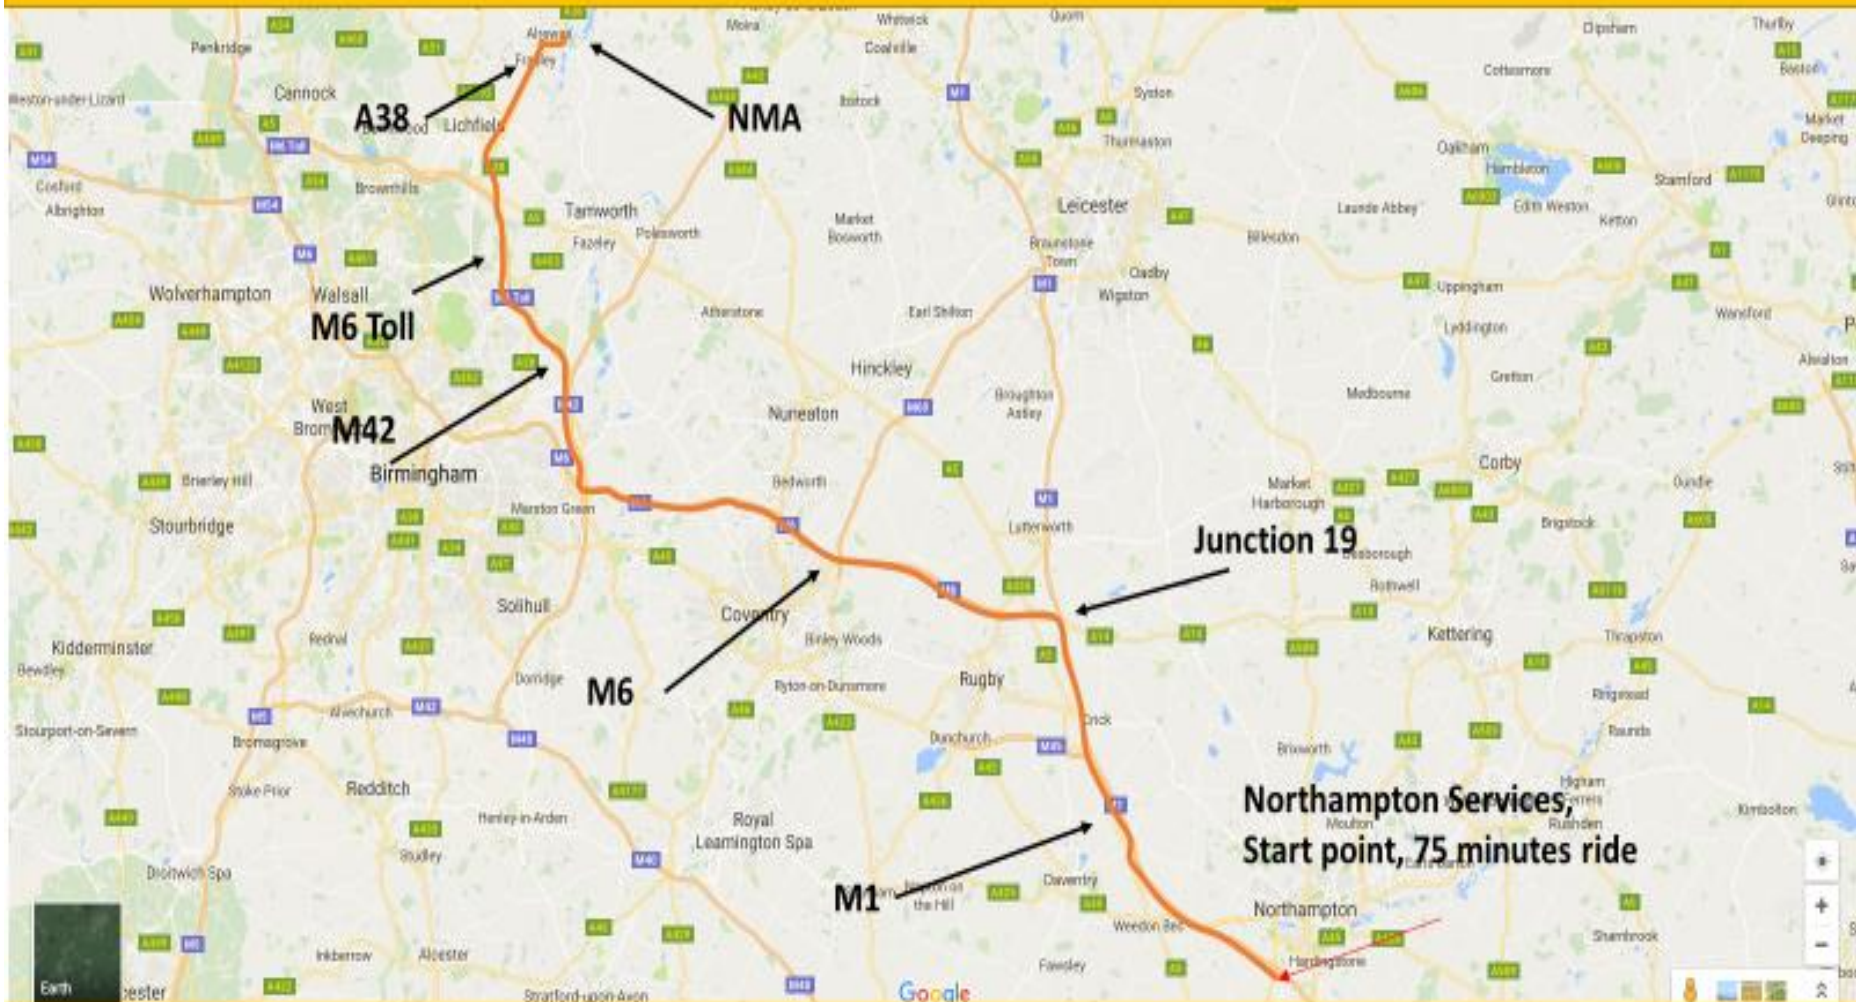

Start Point 3 – Northampton – M1 –North

Route 3 - Ride Start Time - 08.55 AM